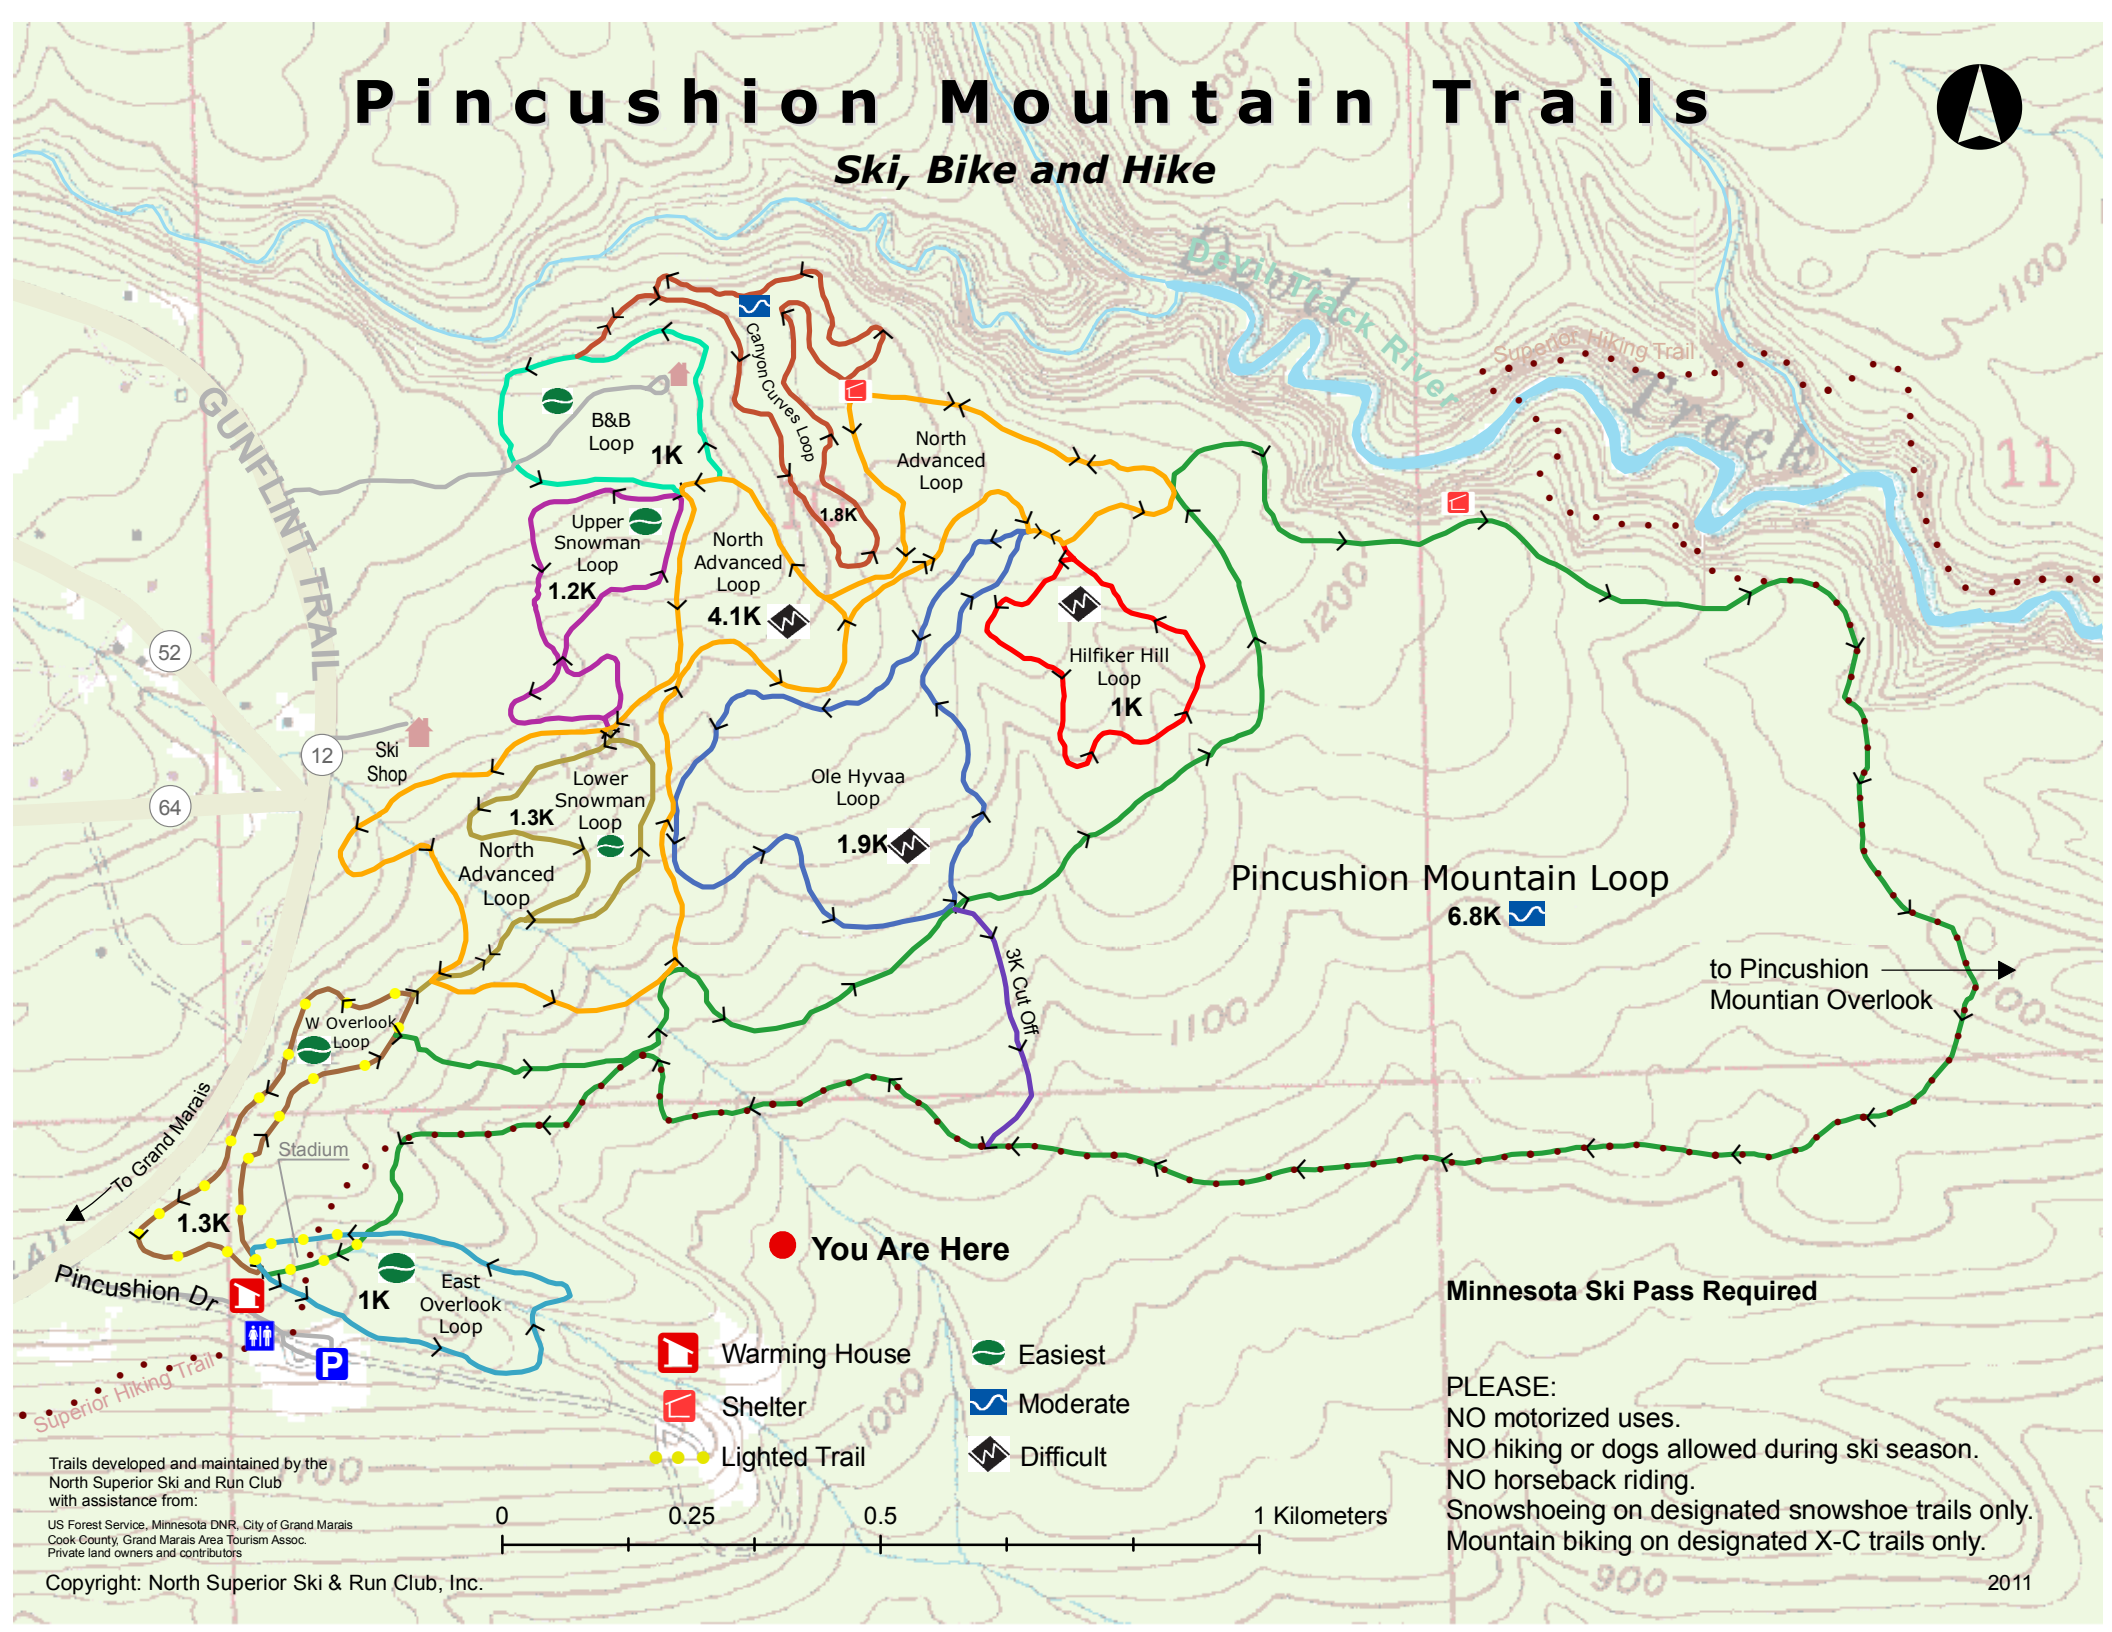

Pincushion Mountain Trails

Ski, Bike and Hike

● You Are Here

- Warming House
- Shelter
- Lighted Trail
- Easiest
- Moderate
- Difficult

Minnesota Ski Pass Required

PLEASE:
 NO motorized uses.
 NO hiking or dogs allowed during ski season.
 NO horseback riding.
 Snowshoeing on designated snowshoe trails only.
 Mountain biking on designated X-C trails only.

Trails developed and maintained by the North Superior Ski and Run Club with assistance from:
 US Forest Service, Minnesota DNR, City of Grand Marais
 Cook County, Grand Marais Area Tourism Assoc.
 Private land owners and contributors

Copyright: North Superior Ski & Run Club, Inc.

2011